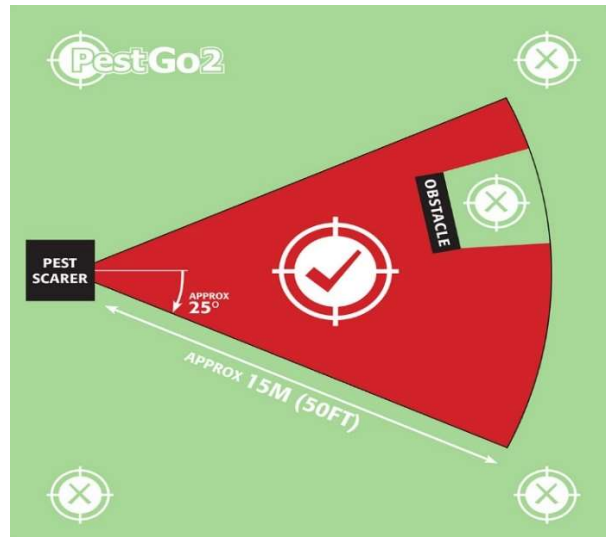

Ultrasonic pest deterrents **MP2C** (Cats & Dogs)

The MP2C Cat & Dog repeller offers dual deterrent features, using high frequency, ultrasonic sound to cause auditory irritation and LEDs to give the pest the impression of another animal's eyes watching it adding a visual deterrent. An integrated daylight sensor can be set to switch off the sound & LEDs through the hours of darkness, other settings are - on only during dark and continuous operation.

The MP2C is suitable for simple installations where the repeller has an unobstructed line of sight of the pests. This is necessary as ultrasonic sound will not penetrate any objects in the path. Effective for up to 50ft (15m) in front of the speaker. Designed for outdoors or indoors, the MP2C is supplied with a mounting bracket allowing it to be mounted and aimed accurately towards the pests or the area to be protected.

- Plug and play install
- Humane bird deterrent
- Intense Sound and LED light deterrents
- Designed with specific frequencies to annoy Cats & Dogs
- Up to 15m range in a single direction
- Single speaker design
- Lightweight and can be installed inside or outside
- Includes mounting bracket
- Includes power supply either mains or 12v battery connections
- British designed and built

Specification

- High powered Red (eyes) LEDs
- W200 x H150 x D125mm
- 1050g (excludes PSU)
- 12v DC Powered
- 10m Power cable
- Wall mounted
- 1 year warranty

Please Note: If using a battery to power the MP2C then use a 12V car or leisure type, either will work but leisure batteries are more suited to this kind of use, and whilst any size of battery will work, consider using a 50ah or greater capacity, this is particularly important if using a solar charger